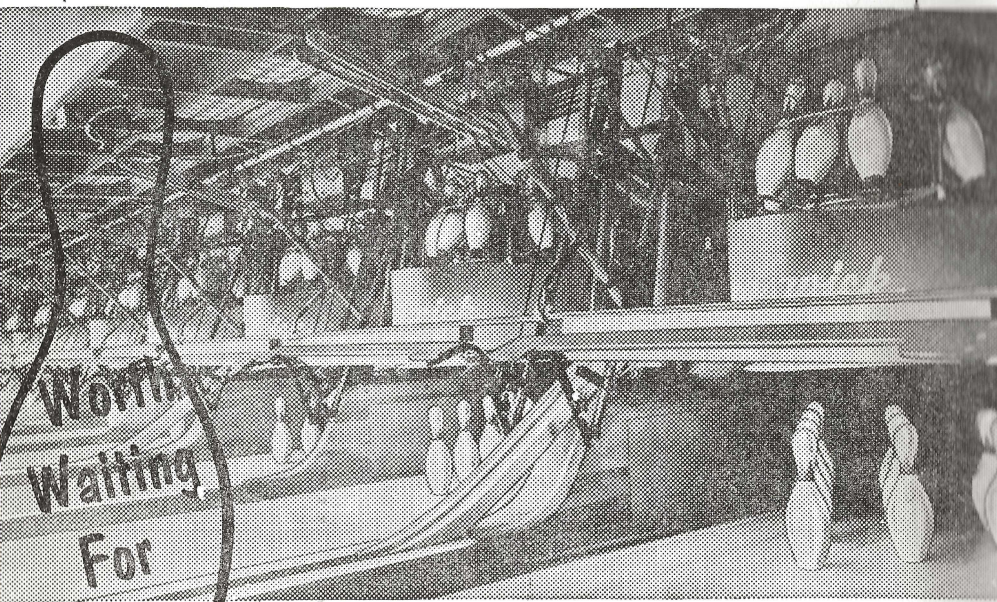

FALLS ALLEYS

WELCOMES YOU TO THE 40th ANNUAL
MONTANA BOWLING ASSOCIATION TOURNAMENT

**Where Friends Meet
16 LANES**

OPEN BOWLING—10 A.M. - 2 A.M.
RESTAURANT—6:30 A.M. - 12 A.M.
COCKTAIL LOUNGE—10 A.M. - 2 A.M.

●
FOR PERFECT FIT AND DRILLING
ORDER YOUR BRUNSWICK BALL HERE
ONE DAY SERVICE
FINE SELECTION OF BOWLING BAGS AND SHOES

●
**Brunswick Automatics to Be Installed
Next Season**

310 First Avenue North

Great Falls, Montana

Phone GL 2-8312

THIS BOOK IS DEDICATED TO THE MEMORY OF

AUGUST TUSS

HUGH BOWMAN

VIC JOHNSON

JACK LITTLE

PERCY FAHL

Whose names bring fond memories,
Their game was laid to rest.
They will never be forgotten
By the ones who knew them best.
The voices we loved to hear are stilled,
A place is vacant in our hearts
That never can be filled.
We always think of these fine bowlers,
And often speak their names,
Though there is nothing left to answer
But the records that won them fame.