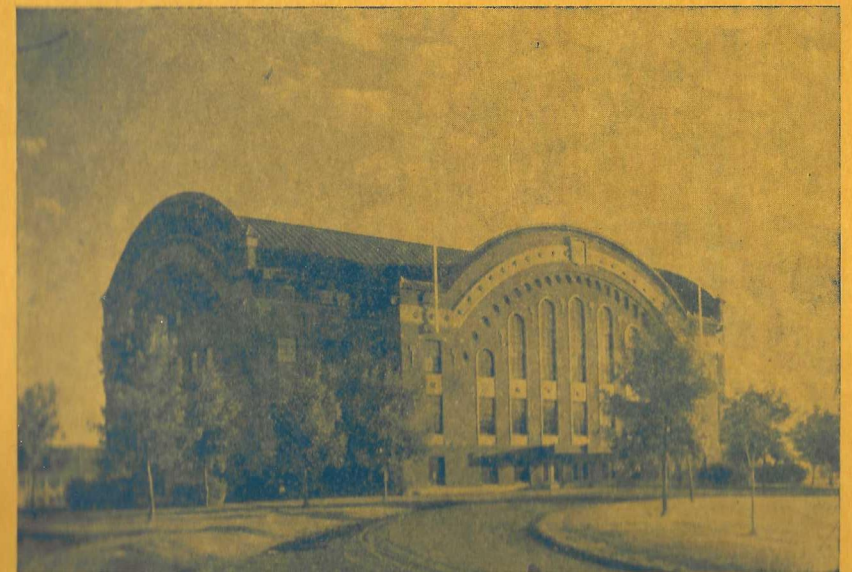

36th Annual

Montana Bowling Association Tournament

Bozeman, Montana

The Bowl Alleys

April 4th to May 3rd, 1953

Home of Montana State College Sports

THIS FAMOUS

RED CROWN